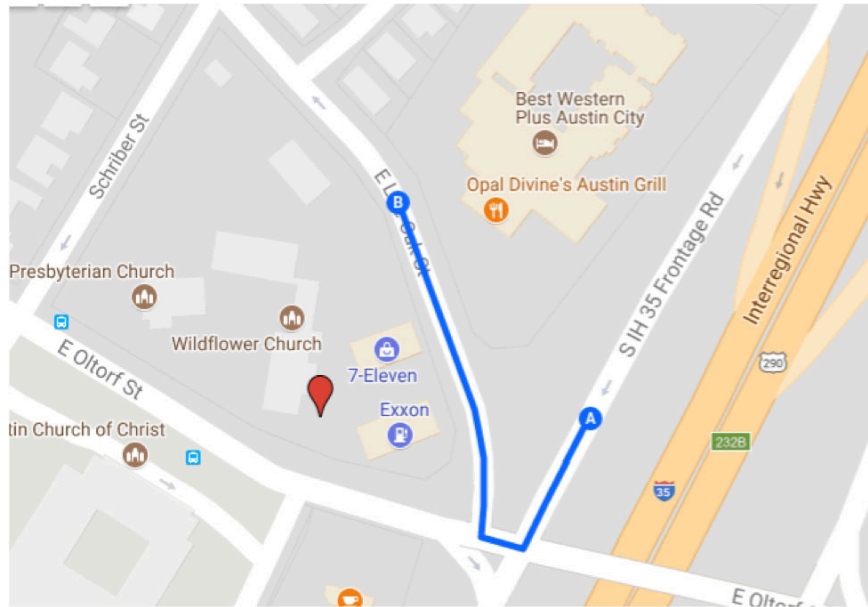

Finding Faith Food Pantry

Route with red marker indicating the location of the pantry entrance in the parking lot.

Photo of the turn-off at Live Oak (one way) off of Oltorf:

Left turn off of Live Oak (one way) into the parking lot (just before the dumpsters):